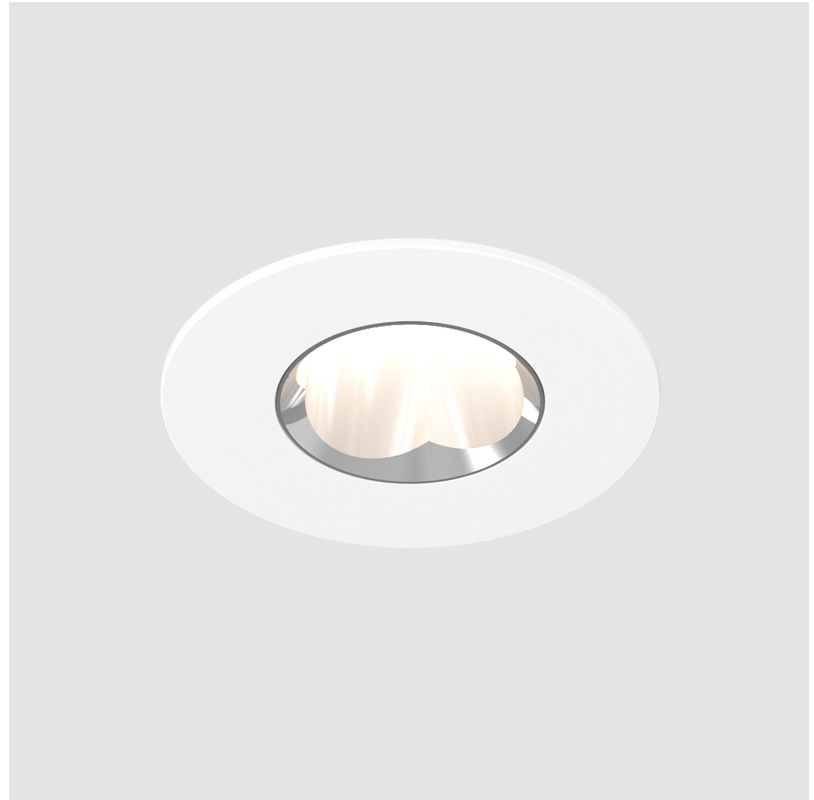

GENERAL

Series: Oiko Pro
Subseries: Oiko Pro Round
Brand: Prolicht
Division: Architectural
Mounting Type: Recessed
Mounting Location: Ceiling
Subcategory: Downlight

PHYSICAL

Shape: Round
Diameter (mm): 75
Diameter (in): 2 15/16
Height (mm): 43
Height (in): 1 11/16
Ceiling Thickness (mm): 1 - 25
Ceiling Thickness (in): 1/16 - 1 3/16
Min. Recessing Depth (mm): 50
Min. Recessing Depth (in): 1 15/16
Light Distribution: Direct
Diffuser: Lens Pack - Spread Lens / Linear Spread Lens / Honeycomb Louver
Fixture Finish: SSR / BKV / CWI / CRY / HAB / UFT / ITA / RUA / FTG / MYG / LOD / PUS / FRO / FUP / KIA / POP / BLS / SPG / MEY / GOH / GUM / CHC / COM / ABZ / JAG / OBR / MOS / ROR
Fixture Material: Aluminum Die Cast
Cut-out Measurements: 68mm / 2 11/16" Diameter

ELECTRICAL

Lamp Type: LED (Zhaga Standard)
Input Wattage (W): 14
Total Output Wattage (W): 12.7
Dimming: Dali Dimming
Driver Included: No
Driver Location: Recessed Housing
Driver Type: Constant Current - Universal (120Vac only for DALI driver)
Driver Class: Class 2
Input Voltage (V): 120 - 277
Constant Current (MA): 700

LED

Color Temperature (°K): 2700-6500 Tunable White
Max. Delivered Lumen (lm): 1381
Nominal Lumen (lm): 1460
CRI: >93 CRI
Lamp Life (hrs): 50000
Special LEDs offerings: Tunable White

OPTICAL

Reflector°: 62
Adjustability: Fixed

RATINGS AND CERTIFICATIONS

Certified By: Certified for North American Standards
IP rating: IP20