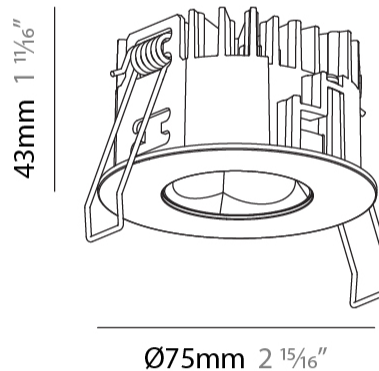

GENERAL

Series: Oiko Pro
Subseries: Oiko Pro Round
Brand: Prolicht
Division: Architectural
Mounting Type: Recessed
Mounting Location: Ceiling
Subcategory: Downlight

PHYSICAL

Shape: Round
Diameter (mm): 75
Diameter (in): 2 15/16
Height (mm): 43
Height (in): 1 11/16
Ceiling Thickness (mm): 1 - 25
Ceiling Thickness (in): 1/16 - 1 3/16
Min. Recessing Depth (mm): 50
Min. Recessing Depth (in): 1 15/16
Light Distribution: Direct
Diffuser: Lens Pack - Spread Lens / Linear Spread Lens / Honeycomb Louver
Fixture Finish: SSR / BKV / CWI / CRY / HAB / UFT / ITA / RUA / FTG / MYG / LOD / PUS / FRO / FUP / KIA / POP / BLS / SPG / MEY / GOH / GUM / CHC / COM / ABZ / JAG / OBR / MOS / ROR
Fixture Material: Aluminum Die Cast
Cut-out Measurements: 68mm / 2 11/16" Diameter

ELECTRICAL

Lamp Type: LED (Zhaga Standard)
Input Wattage (W): 14
Total Output Wattage (W): 12.7
Dimming: Dali Dimming
Driver Included: No
Driver Location: Recessed Housing
Driver Type: Constant Current - Universal (120Vac only for DALI driver)
Driver Class: Class 2
Input Voltage (V): 120 - 277
Constant Current (MA): 700

LED

Color Temperature (°K): 2700-6500 Tunable White
Max. Delivered Lumen (lm): 1381
Nominal Lumen (lm): 1460
CRI: >93 CRI
Lamp Life (hrs): 50000
Special LEDs offerings: Tunable White

OPTICAL

Reflector°: 62
Adjustability: Fixed

RATINGS AND CERTIFICATIONS

Certified By: Certified for North American Standards
IP rating: IP20